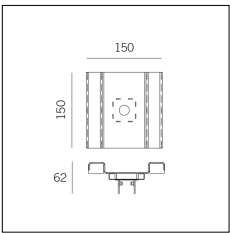

Conforms to the ROHS directive

Insulation class

Type of disposal

Protection index

Equipment

Article code	Article	Colour	Size (mm)	Light Temperature (°K)
821.0001.2	HU/APPENDINO-2	Black (2)	2	3000
821.0005.2	HU/PLAFONE-2	Black (2)	1	3000

Article code	Article	Colour	Size (mm)	Light Temperature (°K)
821.0001.4	HU/APPENDINO-4	White (4)	2	3000
821.0005.4	HU/PLAFONE-4	White (4)	1	3000

Article code	Name	Description
821.0004	HU/CARTONGESSO	Hang Up base a scomparsa per cartongesso