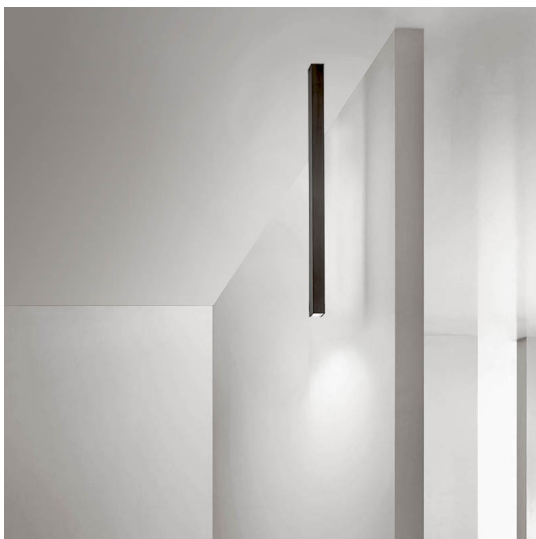

Conforms to the ROHS directive

Insulation class

Type of disposal

Protection index

Equipment

Article code	Article	Colour	Size (mm)	Light Temperature (°K)
821.0001.2	HU/APPENDINO-2	Black (2)	2	3000
821.0005.2	HU/PLAFONE-2	Black (2)	1	3000

Article code	Article	Colour	Size (mm)	Light Temperature (°K)
821.0001.4	HU/APPENDINO-4	White (4)	2	3000
821.0005.4	HU/PLAFONE-4	White (4)	1	3000

Article code	Name	Description
821.0004	HU/CARTONGESSO	Hang Up base a scomparsa per cartongesso