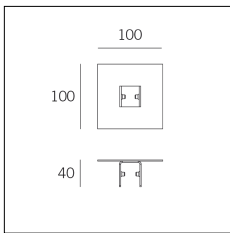

Conforms to the ROHS directive

Insulation class

Type of disposal

Protection index

Equipment

Article code	Article	Colour	Size (mm)	Light Temperature (°K)
821.0001.2	HU/APPENDINO-2	Black (2)	2	3000
821.0005.2	HU/PLAFONE-2	Black (2)	1	3000

Article code	Article	Colour	Size (mm)	Light Temperature (°K)
821.0001.4	HU/APPENDINO-4	White (4)	2	3000
821.0005.4	HU/PLAFONE-4	White (4)	1	3000

Article code	Name	Description
821.0004	HU/CARTONGESSO	Hang Up base a scomparsa per cartongesso

Article code	Name	Description
821.0003	HU/LATERIZIO	Hang Up base a scomparsa per laterizio

Article code	Name	Description	Colour
821.0002.2	HU/C-2 BASE A VISTA	Hang Up base a vista con viti a scomparsa nero opaco	Black (2)