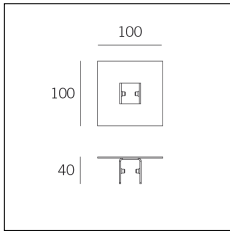

Article code	Name	Description	Colour
821.0002.2	HU/C-2 BASE A VISTA	Hang Up base a vista con viti a scomparsa nero opaco	Black (2)