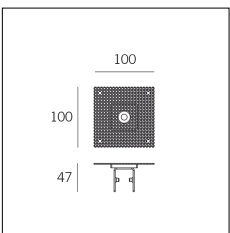

MACROLUX

hang up - ceiling

Surface mounted - Soffitto

Colour: Black (2) | White (4)
Light Temperature (°K): 3000
IP: 40
Class: Class I
Driver's type: On/Off
Size (mm): 1 | 2

Conforms to European directives

Conforms to the ROHS directive

Insulation class

Type of disposal

Protection index

Equipment

Article code	Article	Colour	Size (mm)	Light Temperature (°K)
821.0001.2	HU/APPENDINO-2	Black (2)	2	3000
821.0005.2	HU/PLAFONE-2	Black (2)	1	3000

Article code	Article	Colour	Size (mm)	Light Temperature (°K)
821.0001.4	HU/APPENDINO-4	White (4)	2	3000
821.0005.4	HU/PLAFONE-4	White (4)	1	3000

Article code	Name	Description
821.0004	HU/CARTONGESSO	Hang Up base a scomparsa per cartongesso